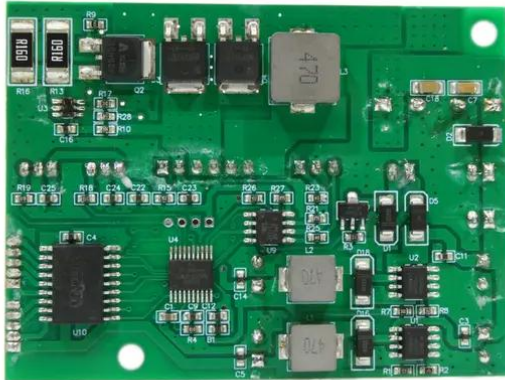

## Pcb (LED Driver/Control) LED Twin Scan (CRT\_DR\_LED\_SCAN-BAR V1.0) (Scanner 1)

Réf. : E6511357  
GTIN: 4026397729542

---

## Pcb (LED Driver/Control) LED Twin Scan (CRT\_DR\_LED\_SCAN-BAR V1.0) (Scanner 1)

Réf. : E6511357  
GTIN: 4026397729542