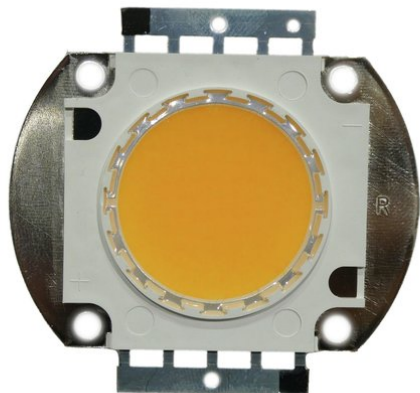

LED COB 100W WW Audience Blinder 2x100W LED COB WW

Réf.: E6511280

GTIN: 4026397732023

Prix de catalogue: 45.07 €
TVA 19% incl.

LED COB 100W WW Audience Blinder 2x100W LED COB WW

Réf. : E6511280

GTIN: 4026397732023