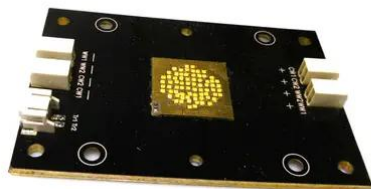

LED COB 250W 2700-6500K LED THA-250F 2700K-6500K (FD- TWW250-00)

Réf. : E6510350
GTIN: 4026397656084

Prix de catalogue: 742.2 €
TVA 19% incl.

LED COB 250W 2700-6500K LED THA-250F 2700K-6500K (FD- TWW250-00)