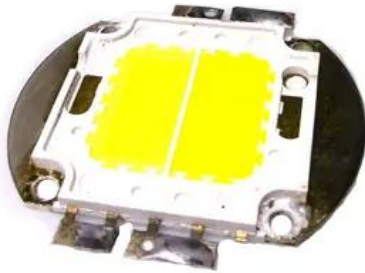

# LED COB 100W CW/WW Audience Blinder 4x100W ProLight (DEX-WPL02AV1A-GH) 10291

GTIN: 4026397654516

---

---