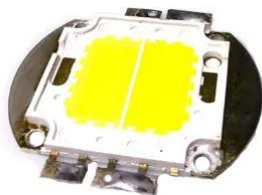

## **LED COB 100W CW/WW Audience Blinder 4x100W ProLight (DEX- WPL02AV1A-GH)**

**Réf. : E6510291**  
GTIN: 4026397654516

---