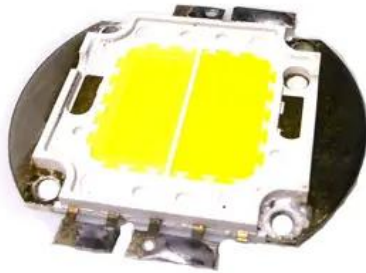

# LED COB 100W CW/WW Audience Blinder 4x100W ProLight (DEX-WPL02AV1A-GH) 10291

GTIN: 4026397654516

---

**Prix de catalogue: 109.96 €**

TVA 19% incl.