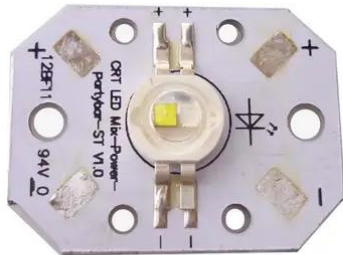

## PCB (LED) BCL 3W LED KLS- Kombo Laser Pro (CRT LED Mix- Power-partybar-ST V1.0)

Réf. : E6509505  
GTIN: 4026397623536

---

## PCB (LED) BCL 3W LED KLS- Kombo Laser Pro (CRT LED Mix- Power-partybar-ST V1.0)

Réf. : E6509505  
GTIN: 4026397623536