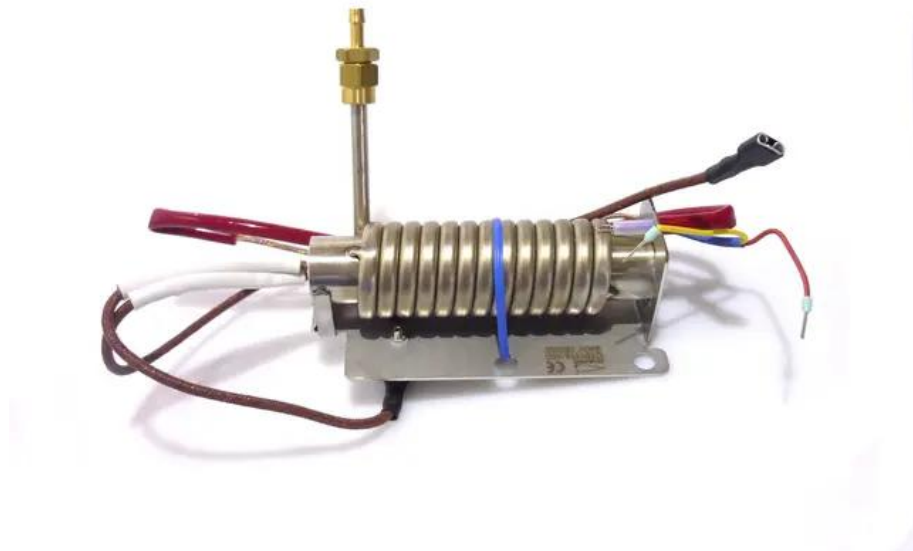

## Heating element 1400W Z-380

Réf. : E6508557  
GTIN: 4026397573237

---

---