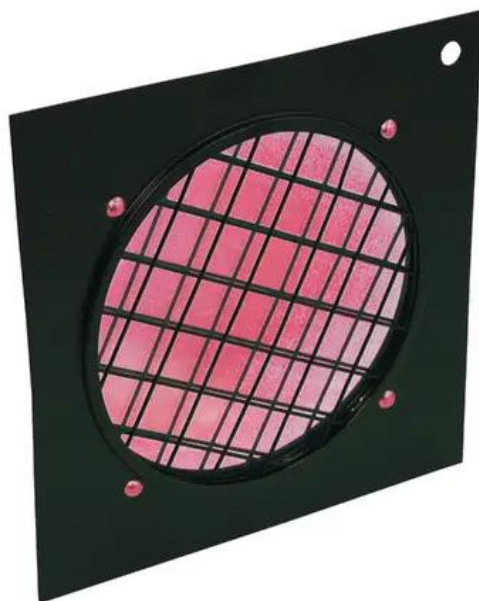

## EUROLITE Red Dichroic Filter black frame f. PAR-56

Filtre dichroïque

Réf. : 9430130A

GTIN: 4026397180350

### Description:

When ordering color filters, please state the color-no. and the article-no. in order to prevent misunderstandings and false deliveries.

### Caractéristiques:

- The professional solution!
- Color filter with highest constancy
- No more fading-out and burn-outs
- For adding colour to a white beam
- Attached in color filter frames
- Great variety of colors
- Dimensions 225 x 225 mm
- For PAR 56 profi-spot

### Données techniques:

Matériau: Verre dichroïque

Couleur: Rouge

Poids: 0,33 kg