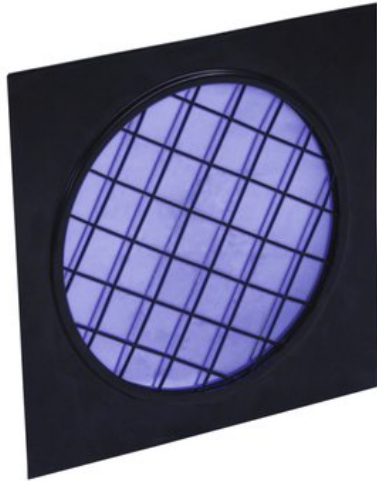

EUROLITE Blue Dichroic Filter black Frame PAR-56

Filtre dichroïque

Réf. : 9430020A

GTIN: 4026397180374

L'article n'est plus disponible.

Description:

Forget about foils!

If you compare LEDs to ordinary illuminants or dichroic filters to standard color foils, you will get the same result. Just like the diodes, the filters can convince with their unbeatable value for money and their longlife performance. As distinct to the foils, they do not fade, stay clean and do not deform. The spot's light is handled just the way it should be. Besides the various colors of our filters, the corresponding frames can also be delivered in black or silver. Once you have bought the filters, you will never be in trouble again. Trust in us!

Logistique

EAN / GTIN: 4026397180374

Poids: 0,37 kg

Longueur: 0.23 m

Largeur: 0.23 m

Hauteur: 0.01 m

Caractéristiques:

- The professional solution!
- Color filter with highest constancy
- No more fading-out and burn-outs
- For adding colour to a white beam
- Attached in color filter frames
- Great variety of colors
- Dimensions 225 x 225 mm
- For PAR 56 profi-spot

Données techniques:

Matériau: Verre dichroïque

Couleur: Bleu

Dimension: Longueur : 22,50 cm