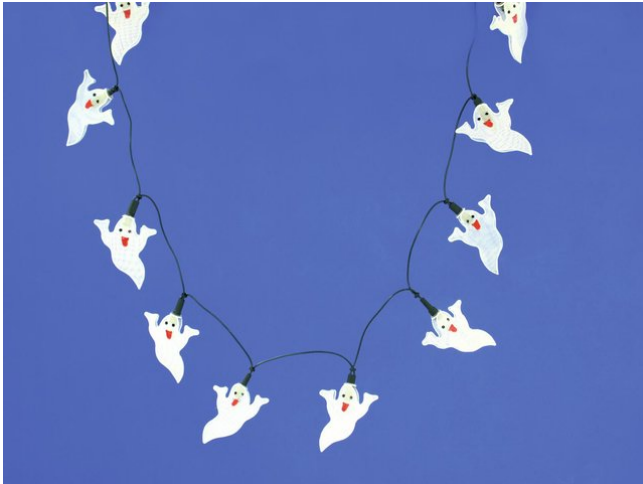

EUROPALMS

Light chain, specter

LED light chain - witch deco super easy

Réf. : 83314334

GTIN: 4026397408836

L'article n'est plus disponible.

EUROPALMS

Light chain, specter

LED light chain - witch deco super easy

Réf. : 83314334

GTIN: 4026397408836

Caractéristiques:

- Light chain for decoration during halloween and carnival
- Easy handling and installation
- For indoor use only
- Ready for connection with power-cable and plug
- Conductor 150 cm
- 9 lamps at intervals of 14 cm