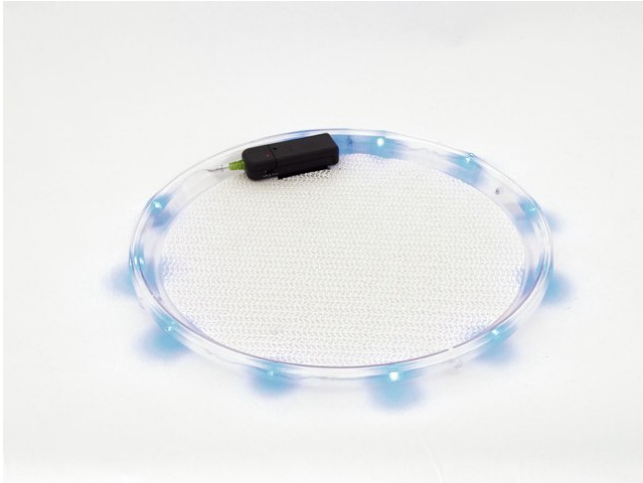

EUROPALMS

LED serving tray blue LEDs

Decorative serving tray with LEDs

Réf. : 8330909B

GTIN: 4026397302677

L'article n'est plus disponible.

EUROPALMS

LED serving tray blue LEDs

Decorative serving tray with LEDs

Réf. : 8330909B

GTIN: 4026397302677

Caractéristiques:

- blue