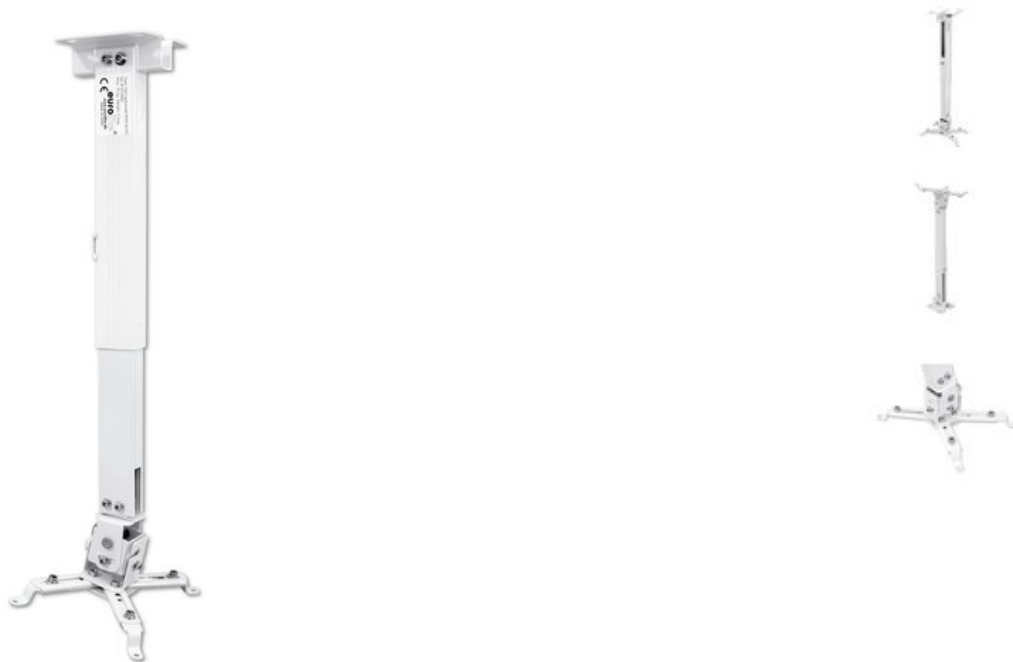

EUROLITE PDH-43/65 Projector Ceiling Bracket wh

Multifunctional ceiling bracket suitable for projectors

Réf. : 81012501

GTIN: 4026397380569

L'article n'est plus disponible.

Caractéristiques:

- Suitable for projectors up to max. 10 kg
- Universal use for all projectors with thread holes due to adjustable mounting arms
- Adjustable height: ceiling distance 43 cm to 65 cm
- Swivel: $\pm 12^\circ$, Tilt $\pm 23^\circ$
- Bracket made of high quality material (steel and aluminum)
- Mounting material included in the delivery
- Color: white

Logistique

EAN / GTIN: 4026397380569

Poids: 1,44 kg

Longueur: 0.32 m

Largeur: 0.11 m

Hauteur: 0.06 m

Données techniques:

Charge maximale BGV C1 (8 fois): 5 kg

Dimension:
Largeur : 15 cm
Profondeur : 15 cm
Hauteur : 42 cm

Poids: 1,32 kg