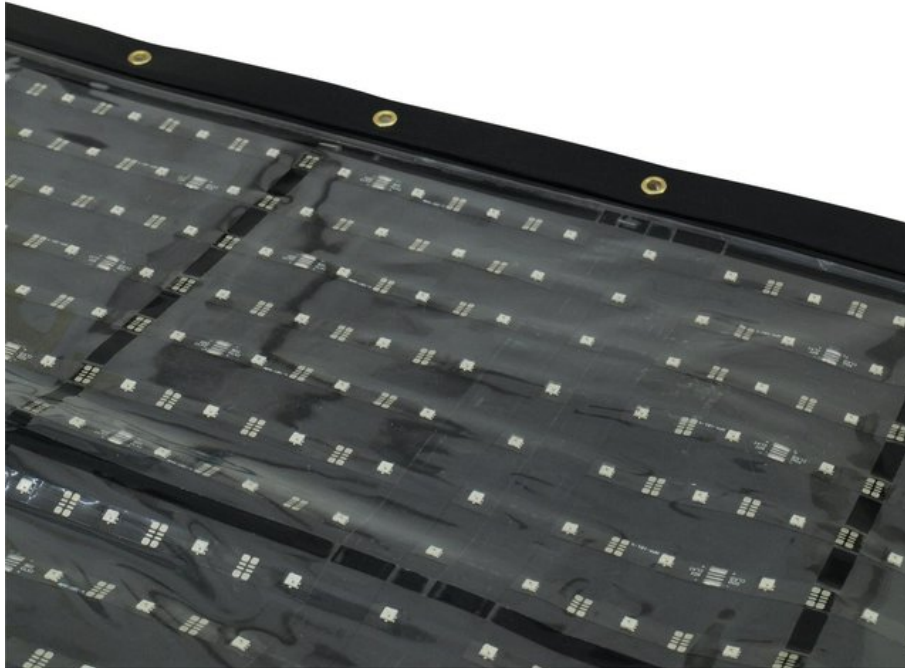

## EUROLITE DF-40 LED display 92x92

Ultra flat and flexible LED display

Réf. : 80503600

GTIN: 4026397423730

**L'article n'est plus disponible.**

### Caractéristiques:

- Ultraflat and flexible LED display for bright and colorful projection of videos and graphics
- Bends, rolls and moulds around almost any shape for waves, columns, circles, arcs and angles
- 4 millimeters thin and 800 grams light for convenient transport and simple installation
- 40 mm pixel pitch (seamless image at about 40 m)
- Applicable for installation in counters, columns and rear walls in shops and clubs, on fairs and various other environments
- Extendable for of large video billboards
- Control per network protocol in live mode with PC software or in stand-alone mode with media player (accessories)
- Control also possible per MADRIX, DMX and Artnet
- Large operating range from -20° to +50° C
- 484 LED puissantes SMD 3in1 TCL RGB (mélange de couleurs homogène)
- Commandé via DMX

### Données techniques:

Puissance totale de raccordement:	40,00 W
LED:	484 x SMD 3in1 TCL RGB (mélange de couleurs homogène)
Commande:	DMX
Dimension:	Largeur : 92,5 cm Profondeur : 4 cm Hauteur : 92 cm

Poids:	600 g
Resolution:	22 x 22 pixels
Pixel pitch:	40 mm
Pixel configuration:	tricolor RGB LEDs
Display mode:	synchronous to PC, or asynchronous per media player
Brightness:	R 250-1000 mcd, G 500-1650 mcd, B 80-500 mcd
Viewing angle:	120°
Data refresh rate:	400 cycles/sec
Colors:	16.7 million (R 256, G 256, B 256)
Operating temperature:	-20° to 50°C
Dimensions (L x W x H):	925 x 920 x 4 mm
Spécifications juridiques	
Produit spécial:	Non destiné à l'éclairage de la pièce dans les ménages
Utilisation:	Éclairage pour effets de spectacle