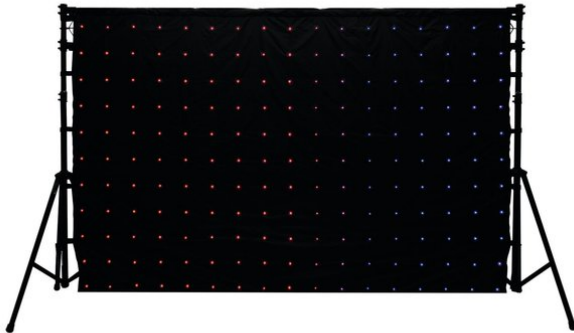

## CRT-200PRO MK2 LED Curtain 3x2m

LED effect curtain for multimedia animations

Réf. : 80503431

GTIN: 4026397523829

**L'article n'est plus disponible.**

### Caractéristiques:

---

- LED effect curtain with PC control
- 187 super-bright TCL LEDs (5 mm) provide for an exquisite RGB color mix
- Each LED individually addressable for displaying multimedia content, texts, dynamic light effects, color fades and animations
- Ideal as stage backdrop for bands, clubs and mobile DJs
- Water-repellent and flame-resistant curtain fabric
- Several LED curtains can be combined and run synchronously
- PC, DMX and auto control with the optional network controller
- Easily create your own content with the PC software LPlayer for stunning animations such as video loops, screen captures, logos, running lights and starry sky effects
- Loops all around for easy suspension
- Fast and uncomplicated setup
- Low weight
- Comes with practical transport bag
- Operation with included PSU