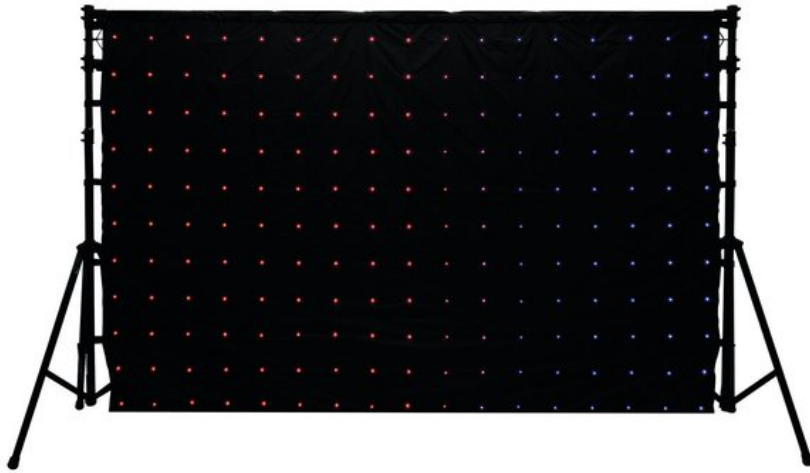

## EUROLITE CRT-200PRO MK2 LED Curtain 3x2m

LED effect curtain for multimedia animations

Réf. : 80503431

GTIN: 4026397523829

**L'article n'est plus disponible.**

### Caractéristiques:

- LED effect curtain with PC control
- 187 super-bright TCL LEDs (5 mm) provide for an exquisite RGB color mix
- Each LED individually addressable for displaying multimedia content, texts, dynamic light effects, color fades and animations
- Ideal as stage backdrop for bands, clubs and mobile DJs
- Water-repellent and flame-resistant curtain fabric
- Several LED curtains can be combined and run synchronously
- PC, DMX and auto control with the optional network controller
- Easily create your own content with the PC software LPlayer for stunning animations such as video loops, screen captures, logos, running lights and starry sky effects
- Loops all around for easy suspension
- Fast and uncomplicated setup
- Low weight
- Comes with practical transport bag
- Operation with included PSU
- EUROLITE CRT-200PRO MK2 Controller (No. 80503432) must be ordered separately

### Logistique

EAN / GTIN: 4026397523829

Poids: 6,20 kg

Longueur: 0.53 m

Largeur: 0.40 m

Hauteur: 0.20 m

### Données techniques:

Alimentation électrique: 100-240 V CA, 50/60 Hz

Dimension: Largeur : 3 m

Hauteur : 2 m

via included PSU

Power consumption:	30 W
Resolution (W x H):	17 x 11 pixels
Pixel pitch:	180 mm
LED type:	TCL, 5 mm
Dimensions (W x H):	3 x 2 m
Weight:	3.2 kg
Spécifications juridiques	
Produit spécial:	Non destiné à l'éclairage de la pièce dans les ménages
Utilisation:	Éclairage pour effets de spectacle