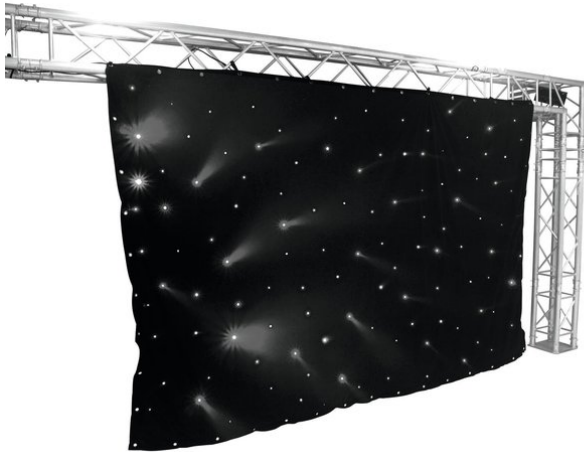

eurolite®

CRT-120 LED-Curtain 6400K

LED curtain with 120 cold white LEDs and compatible DMX controller (3 x 2 m)

Référence : 80503410
GTIN: 4026397417340

L'article n'est plus disponible.

eurolite®

CRT-120 LED-Curtain 6400K

LED curtain with 120 cold white LEDs and compatible DMX controller (3 x 2 m)

Réf. : 80503410
GTIN: 4026397417340

Caractéristiques:

- Black curtain with 120 white 5 mm LEDs (6400 K)
- Easy installation via seamed edge with 20 mm eyelets in 20 cm distances
- Operating modes: full on, auto, sound-active, DMX512
- Sound-control via built-in microphone
- Different programs and strobe effect adjustable
- Strobe effect with adjustable speed (1-12 flashes/sec)
- DMX512 control via regular DMX controller (occupies 8 channels)
- Several curtains can be linked via DMX512
- Water-repellent and flame-resistant
- Ready for connection with power plug and controller
- Ideal for stages, parties or mobile DJs
- Commandé via stand-alone; DMX
- Déjà préprogrammé pour %: LED PC-Control 512