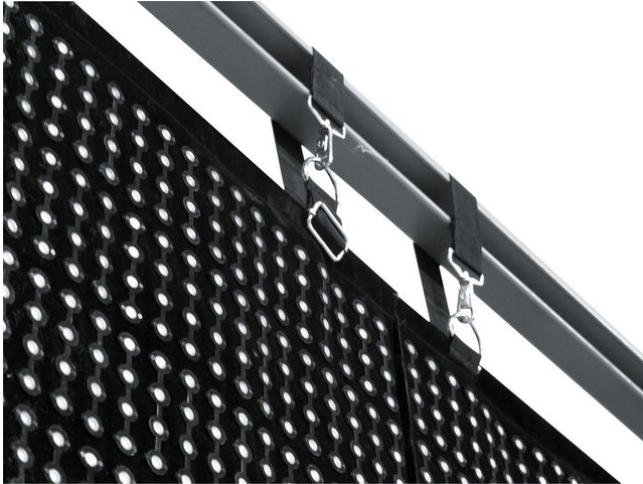

## LSD-37.5E MK2 custom / per m<sup>2</sup>

Custom sizes for LED soft displays (economy version)

Réf. : 80503237

GTIN: 4026397542592

**L'article n'est plus disponible.**

### Caractéristiques:

---

- Fully assembled LED soft displays (economy version) produced according to your individual dimensions - contact our sales team!
- Production of model LSD-37.5E available in steps of 0.6 meters (equals 16 pixels)
- Maximum size 1280 x 1024 pixels
- For quick 2-man installation and uncomplicated transport, a size of up to 5 meters per display is recommended
- Price per square meter
- Available in black and white
- Regular delivery time by sea freight: about 9 weeks
- Short-term delivery by air freight: about 4 weeks