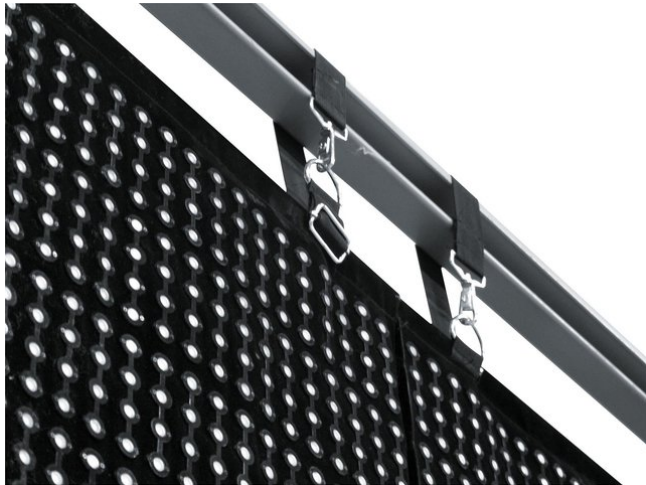

eurolite®

LSD-75E MK2 custom / per m²

Custom sizes for LED soft displays (economy version)

Réf. : 80503233

GTIN: 4026397542578

L'article n'est plus disponible.

eurolite®

LSD-75E MK2 custom / per m²

Custom sizes for LED soft displays (economy version)

Réf. : 80503233

GTIN: 4026397542578

Caractéristiques:

- Fully assembled LED soft displays (economy version) produced according to your individual dimensions - contact our sales team!
- Production of model LSD-100E available in steps of 1.2 meters (equals 16 pixels)
- Maximum size 1280 x 1024 pixels
- For quick 2-man installation and uncomplicated transport, a size of up to 5 meters per display is recommended
- Price per square meter
- Available in black and white
- Regular delivery time by sea freight: about 9 weeks
- Short-term delivery by air freight: about 4 weeks