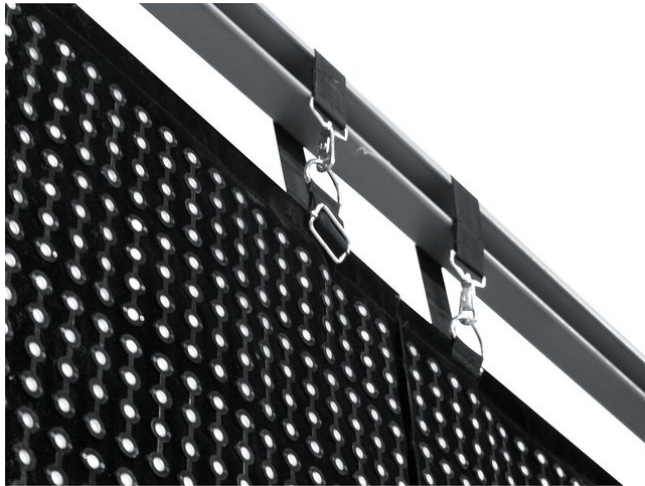

eurolite®

LSD-100E MK2 custom / per m²

Custom sizes for LED soft displays (economy version)

Réf. : 80503231

GTIN: 4026397542561

L'article n'est plus disponible.

eurolite®

LSD-100E MK2 custom / per m²

Custom sizes for LED soft displays (economy version)

Réf. : 80503231

GTIN: 4026397542561

Caractéristiques:

- Fully assembled LED soft displays (economy version) produced according to your individual dimensions - contact our sales team!
- Production of model LSD-100E available in steps of 0.32 meters (equals 16 pixels)
- Maximum size 1280 x 1024 pixels
- For quick 2-man installation and uncomplicated transport, a size of up to 5 meters per display is recommended
- Price per square meter
- Available in black and white
- Regular delivery time by sea freight: about 9 weeks
- Short-term delivery by air freight: about 4 weeks