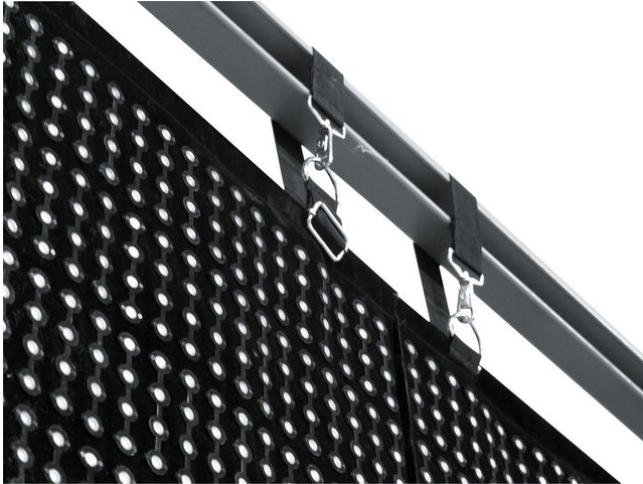

eurolite®

LSD-75 MK2 custom / per m²

Custom sizes for LED soft displays of the LSD series

Réf. : 80503203

GTIN: 4026397542509

L'article n'est plus disponible.

eurolite®

LSD-75 MK2 custom / per m²

Custom sizes for LED soft displays of the LSD series

Réf. : 80503203

GTIN: 4026397542509

Caractéristiques:

- Fully assembled LED soft displays produced according to your individual dimensions - contact our sales team!
- Production of model LSD-75 available in steps of 1.2 meters (equals 16 pixels)
- Maximum size 1280 x 1024 pixels
- For quick 2-man installation and uncomplicated transport, a size of up to 5 meters per display is recommended
- Price per square meter
- Available in black and white
- Regular delivery time by sea freight: about 9 weeks
- Short-term delivery by air freight: about 4 weeks
- Vous trouverez de plus amples informations sur ce produit dans la rubrique « Téléchargements » de la fiche technique