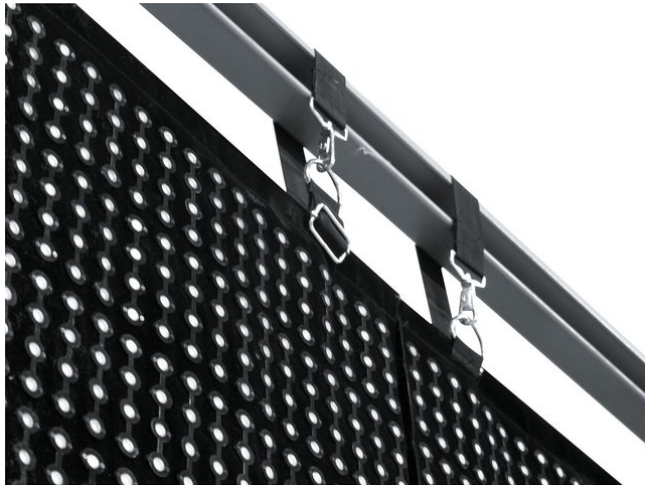

eurolite®

LSD-100 MK2 custom / per sqm

Custom sizes for LED soft displays of the LSD series

Réf. : 80503201

GTIN: 4026397542493

L'article n'est plus disponible.

eurolite®

LSD-100 MK2 custom / per sqm

Custom sizes for LED soft displays of the LSD series

Réf. : 80503201

GTIN: 4026397542493

Caractéristiques:

- Fully assembled LED soft displays produced according to your individual dimensions - contact our sales team!
- Production of model LSD-100 available in steps of 1.60 meters (equals 16 pixels)
- Maximum size 1280 x 1024 pixels
- For quick 2-man installation and uncomplicated transport, a size of up to 5 meters per display is recommended
- Price per square meter
- Available in black and white
- Regular delivery time by sea freight: about 9 weeks
- Short-term delivery by air freight: about 4 weeks
- Vous trouverez de plus amples informations sur ce produit dans la rubrique « Téléchargements » de la fiche technique