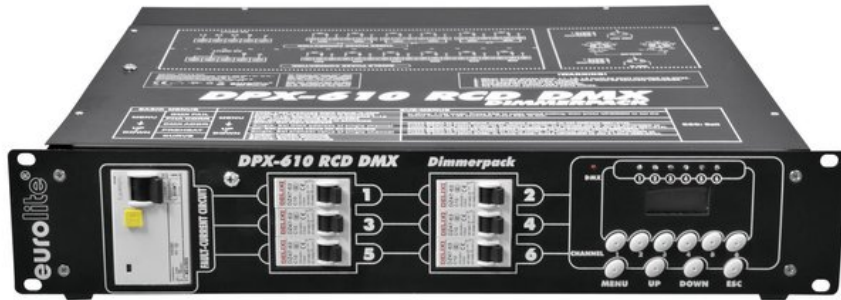

## EUROLITE DPX-610 RCD DMX dimmer pack

Gradateur numérique 6 canaux

Réf. : 70064119

GTIN: 4026397367669

**L'article n'est plus disponible.**

### Caractéristiques:

- Residual current device (RCD)
- Universal dimmer pack for professional use
- Can be operated 1-phase or 3-phase
- 6 x 10 A
- DMX-control or analogue control possible
- The DMX-starting address can be adjusted on the device
- Synchronisation of several DPX-610 possible via DMX
- Adjusting the lamp pre-heat
- All modes are displayed via LEDs and the display
- With automatic circuit breaker per channel
- Channel outputs on the rear panel via pole connectors
- Only for professional use

### Logistique

EAN / GTIN: 4026397367669

Poids: 9,45 kg

Longueur: 0.54 m

Largeur: 0.49 m

Hauteur: 0.20 m

### Données techniques:

Dimension:	Largeur : 48,3 cm Profondeur : 41 cm Hauteur : 8,9 cm
Power supply:	230-380 V AC, 50 Hz
Max. power output:	13800 W
Max. current:	60 A
Number of control channels:	6

Max. output/channel:	2300 W
Max. current/channel:	10 A
Integrated programs:	12
Output sockets:	pole connectors
Circuit breaker:	6 x C 10 A
Dimensions (W x D x H):	410 x 482 x 95 mm
	Rack installation with 2 U
Minimum mounting depth:	500 mm
Weight:	8 kg