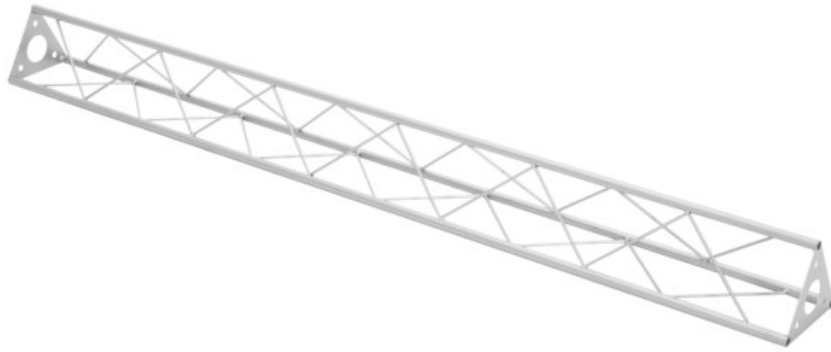

## DECOTRUSS Traverse ST-1500 argent

Les traverses décoratives

Réf. : 60112044

GTIN: 4026397658422

**Prix de catalogue: 71.28 €**

TVA 19% incl.

### Description:

DECOTRUSS 3-point truss system

DECOTRUSS is a 3-point truss system made of steel. The individual elements are connected via three M10 bolts and nuts.

The advantage of the bolt connection system is that these bolts and nuts are easily available in case of losing fasteners.

The three main chords are made of 15 mm steel tube with 1.5 mm wall thickness and can only be used for decorative purposes. With its minimal outer dimensions of 150 mm, DECOTRUSS is ideal for creating individual design-elements in decorative areas of private homes, fair booths, shops, discotheques and theatres.

### Caractéristiques:

- Une multitude de traverses et de coins permettent de créer des structures spatiales fantaisistes
- Les constructions DECOTRUSS sont conçues comme des éléments de design
- Assemblage simple
- Tube porteur: 15 mm
- Pour des domaines d'application tels que: Agencement de magasin; Agencement de salons et magasin