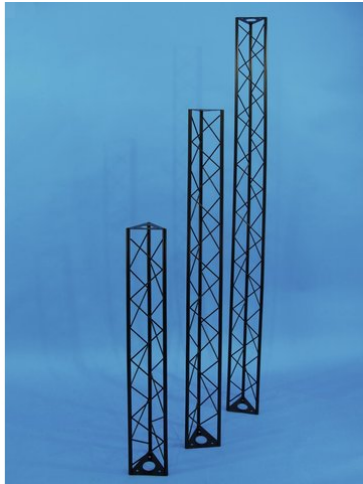

Crossbeam 1500mm ST1500 black

Les traverses décoratives

Réf. : 60112040
GTIN: 4026397243413

L'article n'est plus disponible.

Crossbeam 1500mm ST1500 black

Les traverses décoratives

Réf. : 60112040
GTIN: 4026397243413

Caractéristiques:

- Easy installation
- The DECOTRUS elements are connected with each other by three M8 screws
- Phantastic creations through a variety of crossbeams and corners
- DECOTRUS can be suitable for shop installers, fair installers etc in order to create individual design-elements
- DECOTRUS is available in silver or black
- DECOTRUS constructions are meant as design-elements
- Please respect the regulations in respect to trussing constructions