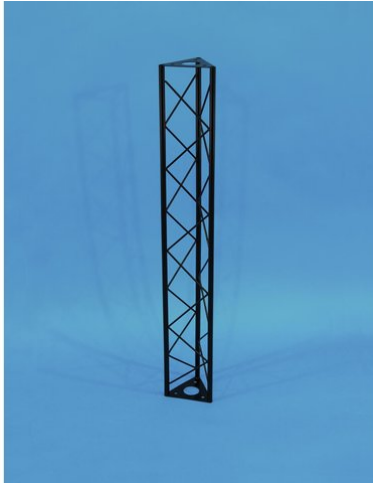

Crossbeam 1000mm ST1000 black

Les traverses décoratives

Réf. : 60112030
GTIN: 4026397243390

L'article n'est plus disponible.

Crossbeam 1000mm ST1000 black

Les traverses décoratives

Réf. : 60112030
GTIN: 4026397243390

Caractéristiques:

- Easy installation
- The DECOTRUS elements are connected with each other by three M8 screws
- Phantastic creations through a variety of crossbeams and corners
- DECOTRUS can be suitable for shop installers, fair installers etc in order to create individual design-elements
- DECOTRUS is available in silver or black
- DECOTRUS constructions are meant as design-elements
- Please respect the regulations in respect to trussing constructions