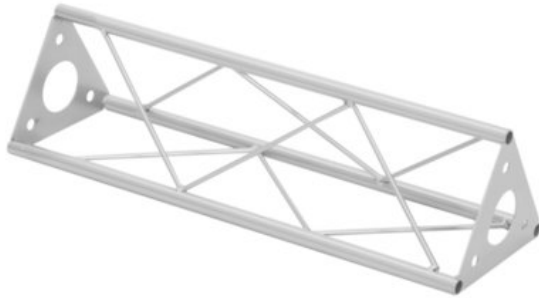

## DECOTRUSS Traverse ST-470 argent

Les traverses décoratives

Réf. : 60112017

GTIN:

**Prix de catalogue: 26.06 €**

TVA 19% incl.

### Description:

DECOTRUSS 3-point truss system

DECOTRUSS is a 3-point truss system made of steel. The individual elements are connected via three M10 bolts and nuts.

The advantage of the bolt connection system is that these bolts and nuts are easily available in case of losing fasteners.

The three main chords are made of 15 mm steel tube with 1.5 mm wall thickness and can only be used for decorative purposes. With its minimal outer dimensions of 150 mm, DECOTRUSS is ideal for creating individual design-elements in decorative areas of private homes, fair booths, shops, discotheques and theatres.

### Caractéristiques:

- Une multitude de traverses et de coins permettent de créer des structures spatiales fantaisistes
- Les constructions DECOTRUSS sont conçues comme des éléments de design
- Assemblage simple
- Tube porteur: 15 mm
- Pour des domaines d'application tels que: Agencement de magasin; Agencement de salons et magasin