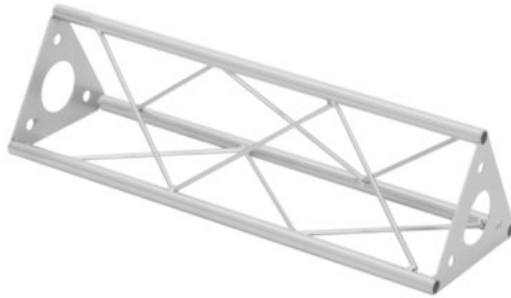

DECOTRUSS Traverse ST-450 argent

Les traverses décoratives

Réf. : 60112014

GTIN: 4026397658347

Prix de catalogue: 23.68 €

TVA 19% incl.

Description:

DECOTRUSS 3-point truss system

DECOTRUSS is a 3-point truss system made of steel. The individual elements are connected via three M10 bolts and nuts.

The advantage of the bolt connection system is that these bolts and nuts are easily available in case of losing fasteners.

The three main chords are made of 15 mm steel tube with 1.5 mm wall thickness and can only be used for decorative purposes. With its minimal outer dimensions of 150 mm, DECOTRUSS is ideal for creating individual design-elements in decorative areas of private homes, fair booths, shops, discotheques and theatres.

Caractéristiques:

- Une multitude de traverses et de coins permettent de créer des structures spatiales fantaisistes
- Les constructions DECOTRUSS sont conçues comme des éléments de design
- Assemblage simple
- Tube porteur: 15 mm
- Pour des domaines d'application tels que: Agencement de magasin; Agencement de salons et magasin