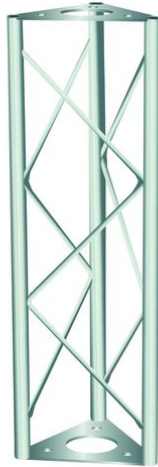

## Crossbeam 450mm ST450 black

Les traverses décoratives

Réf. : 60112010  
GTIN: 4026397243338

**L'article n'est plus disponible.**

## Crossbeam 450mm ST450 black

Les traverses décoratives

Réf. : 60112010  
GTIN: 4026397243338

### Caractéristiques:

---

- Easy installation
- The DECOTRUS elements are connected with each other by three M8 screws
- Phantastic creations through a variety of crossbeams and corners
- DECOTRUS can be suitable for shop installers, fair installers etc in order to create individual design-elements
- DECOTRUS is available in silver
- DECOTRUS constructions are meant as design-elements
- Please respect the regulations in respect to trussing constructions