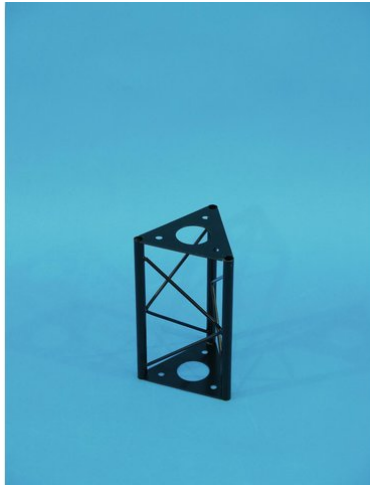

Crossbeam 250mm ST250 black

Les traverses décoratives

Réf. : 60112002

GTIN: 4026397243314

L'article n'est plus disponible.

Crossbeam 250mm ST250 black

Les traverses décoratives

Réf. : 60112002

GTIN: 4026397243314

Caractéristiques:

- Easy installation
- The DECOTRUS elements are connected with each other by three M8 screws
- Phantastic creations through a variety of crossbeams and corners
- DECOTRUS can be suitable for shop installers, fair installers etc in order to create individual design-elements
- DECOTRUS is available in silver or black
- DECOTRUS constructions are meant as design-elements
- Please respect the regulations in respect to trussing constructions