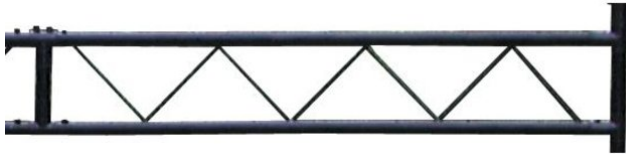

## Alu Show Cross Beam 150 cm

Extension de l'Alu Show

Réf. : 59007015

GTIN: 4026397128833

**L'article n'est plus disponible.**

## Alu Show Cross Beam 150 cm

Extension de l'Alu Show

Réf. : 59007015

GTIN: 4026397128833

### Caractéristiques:

---

- 1.5 m cross section for Alu Show
- For enlarging the width by 1.5 m each
- The maximum carrying capacity of the whole system shrinks with the number of extensions
- Can be used for enlarging the Show stands made of aluminum