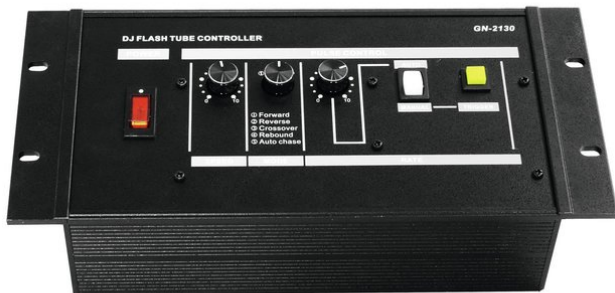

eurolite®

Flashlight DJ Controller for 40 tubes

For 40 tubes

Réf. : 52205220

GTIN: 4026397001068

L'article n'est plus disponible.

eurolite®

Flashlight DJ Controller for 40 tubes

For 40 tubes

Réf. : 52205220

GTIN: 4026397001068

Caractéristiques:

- Up to 40 tubes can be controlled with the DJ-Controller
- The start of a flashing cycle can be triggered per trigger button or automatically with adjustable flash-start speed (rate)
- The running speed can be adjusted steplessly from 5 to 20 flashes per second
- The 4 built-in programs can be selected separately or can run successively