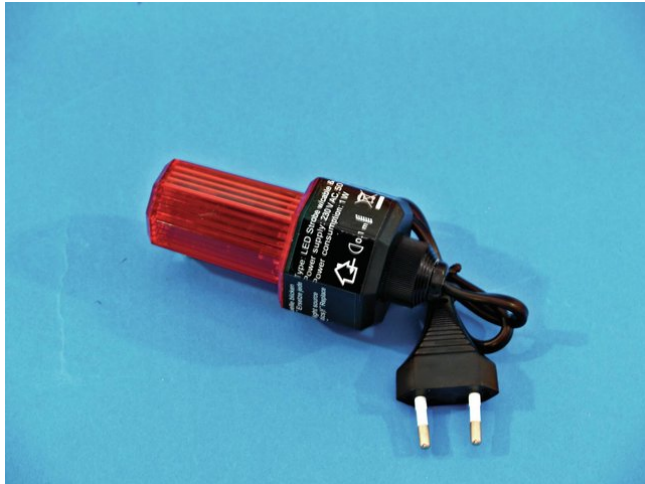

## LED Strobe with plug red

Small strobe effect

Réf. : 52200208

GTIN: 4026397256277

**L'article n'est plus disponible.**

## LED Strobe with plug red

Small strobe effect

Réf. : 52200208

GTIN: 4026397256277

### Caractéristiques:

---

- Practical deco-strobe
- With power supply cable (ca.40 cm) and Euro-plug
- Just plug it in - ready!
- Available in 6 colors
- Advantages of LED technology: long life of the LEDs, low power consumption, minimal heat emission, defacto maintenance free with brilliant light radiation