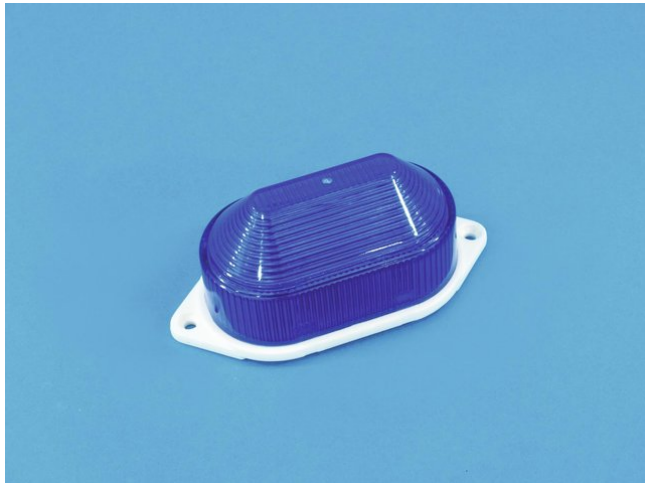

eurolite®

wall strobe, long, blue

Innovative wall strobe for permanent installation

Réf. : 52200121

GTIN: 4026397236507

L'article n'est plus disponible.

eurolite®

wall strobe, long, blue

Innovative wall strobe for permanent installation

Réf. : 52200121

GTIN: 4026397236507

Caractéristiques:

- Designed for professional use, e.g. on stages, in discotheques, theatres etc., as well as for home use
- The idea for decorations, party rooms or entrance areas
- Small and powerful
- Low weight
- Easy installation
- Single devices can be connected to form a strobe chain
- Available in 6 colors