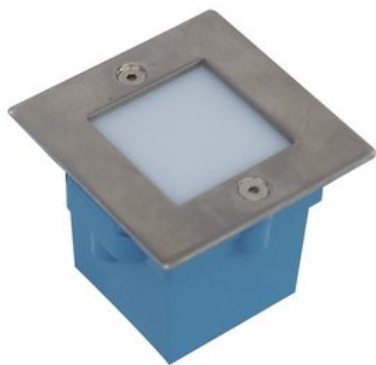

EUROLITE LED recessed light 9 yellow LEDs, milky

Decorative recessed spotlight

Réf. : 51937069

GTIN: 4026397227512

L'article n'est plus disponible.

Caractéristiques:

- Square luminaire with milky plastic cover for even light dispersion, and polished aluminum frame
- Wall and ceiling mounting possible
- Indoor or outdoor use
- Metal luminaire housing
- Plastic mounting housing and frame
- Perfect for decorative and illumination purposes (i.e. in stairways, cinemas, theatres, corridors or hallways, showrooms, etc.)
- Advantages of LED technology: long life of the LEDs, low power consumption, minimal heat emission, defacto maintenance free with brilliant light radiation
- Delivered without power cord but with fixing equipment
- Available in 5 colors

Logistique

EAN / GTIN: 4026397227512

Poids: 0,23 kg

Longueur: 0.08 m

Largeur: 0.08 m

Hauteur: 0.07 m

Données techniques:

Alimentation électrique: 230 V AC, 50 Hz

Puissance totale de raccordement: 4,00 W

Type de protection: IP54

Dimension: Largeur : 7,1 cm
Profondeur : 5,1 cm
Hauteur : 7,1 cm

Protection grade IP: IP54

LED number: 9

Dimensions (L x W x H):	71 x 71 x 51 mm
Mounting dimensions (LxW):	67 x 62 mm
Weight:	0.2 kg