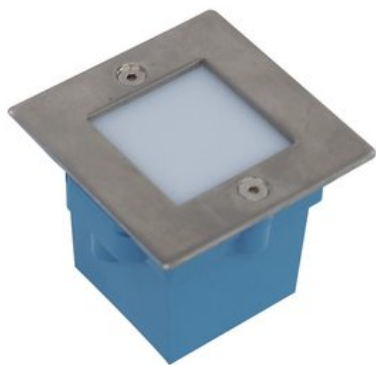

EUROLITE LED recessed light 9 green LEDs, milky

Decorative recessed spotlight

Réf. : 51937068
GTIN: 4026397227536

L'article n'est plus disponible.

Caractéristiques:

- Square luminaire with milky plastic cover for even light dispersion, and polished aluminum frame
- Wall and ceiling mounting possible
- Indoor or outdoor use
- Metal luminaire housing
- Plastic mounting housing and frame
- Perfect for decorative and illumination purposes (i.e. in stairways, cinemas, theatres, corridors or hallways, showrooms, etc.)
- Advantages of LED technology: long life of the LEDs, low power consumption, minimal heat emission, defacto maintenance free with brilliant light radiation
- Delivered without power cord but with fixing equipment
- Available in 5 colors

Logistique

EAN / GTIN: 4026397227536
Poids: 0,23 kg
Longueur: 0.08 m
Largeur: 0.08 m
Hauteur: 0.07 m

Données techniques:

Alimentation électrique: 230 V AC, 50 Hz

Puissance totale de raccordement: 4,00 W

Type de protection: IP54

Dimension: Largeur : 7,1 cm
Profondeur : 5,1 cm
Hauteur : 7,1 cm

Protection grade IP: IP54

LED number: 9

Dimensions (L x W x H):	71 x 71 x 51 mm
Mounting dimensions (LxW):	67 x 62 mm
Weight:	0.2 kg