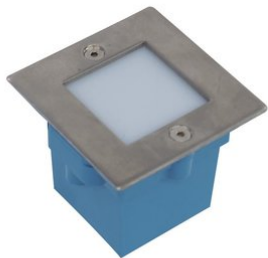

eurolite[®]

LED recessed light 9 red LEDs, milky

Decorative recessed spotlight

Réf. : 51937067

GTIN: 4026397227499

L'article n'est plus disponible.

eurolite[®]

LED recessed light 9 red LEDs, milky

Decorative recessed spotlight

Réf. : 51937067

GTIN: 4026397227499

Caractéristiques:

- Square luminaire with milky plastic cover for even light dispersion, and polished aluminum frame
- Wall and ceiling mounting possible
- Indoor or outdoor use
- Metal luminaire housing
- Plastic mounting housing and frame
- Perfect for decorative and illumination purposes (i.e. in stairways, cinemas, theatres, corridors or hallways, showrooms, etc.)
- Advantages of LED technology: long life of the LEDs, low power consumption, minimal heat emission, defacto maintenance free with brilliant light radiation
- Delivered without power cord but with fixing equipment
- Available in 5 colors