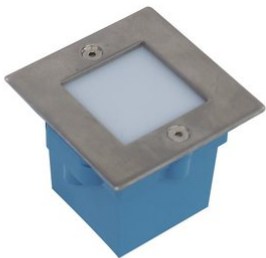

## LED recessed light 9 blue LEDs, milky

Decorative recessed spotlight

Réf. : 51937066

GTIN: 4026397227475

**L'article n'est plus disponible.**

## LED recessed light 9 blue LEDs, milky

Decorative recessed spotlight

Réf. : 51937066

GTIN: 4026397227475

### Caractéristiques:

---

- Square luminaire with milky plastic cover for even light dispersion, and polished aluminum frame
- Wall and ceiling mounting possible
- Indoor or outdoor use
- Metal luminaire housing
- Plastic mounting housing and frame
- Perfect for decorative and illumination purposes (i.e. in stairways, cinemas, theatres, corridors or hallways, showrooms, etc.)
- Advantages of LED technology: long life of the LEDs, low power consumption, minimal heat emission, defacto maintenance free with brilliant light radiation
- Delivered without power cord but with fixing equipment
- Available in 5 colors