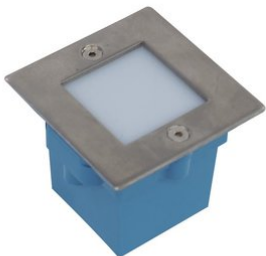

eurolite®

LED recessed light 9 white LEDs, milky

Decorative recessed spotlight

Réf.: 51937065

GTIN: 4026397227451

L'article n'est plus disponible.

eurolite®

LED recessed light 9 white LEDs, milky

Decorative recessed spotlight

Réf. : 51937065

GTIN: 4026397227451

Caractéristiques:

- Square luminaire with milky plastic cover for even light dispersion, and polished aluminum frame
- Wall and ceiling mounting possible
- Indoor or outdoor use
- Metal luminaire housing
- Plastic mounting housing and frame
- Perfect for decorative and illumination purposes (i.e. in stairways, cinemas, theatres, corridors or hallways, showrooms, etc.)
- Advantages of LED technology: long life of the LEDs, low power consumption, minimal heat emission, defacto maintenance free with brilliant light radiation
- Delivered without power cord but with fixing equipment
- Available in 5 colors