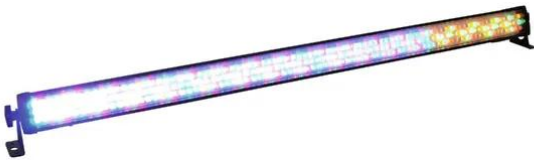

eurolite®

LED BAR-252 RGBA 10mm 20°

Versatile LED-RGBA color changer

Réf. : 51930418

GTIN: 4026397397031

eurolite®

LED BAR-252 RGBA 10mm 20°

Versatile LED-RGBA color changer

Réf. : 51930418

GTIN: 4026397397031

Caractéristiques:

- Operable in stand-alone mode or via DMX
- DMX512 control possible via any commercial DMX controller (occupies max.19 channels)
- 4, 6 or 19 DMX channels selectable for numerous applications
- Sound-control via built-in microphone
- Comfortable addressing and setting via control panel with LCD display and four operating buttons
- Functions: Static colors, RGBA color blend, internal programs, dimmer and strobe settings via DMX, Master/Slave
- Equipped with 252 x 10 mm LED
- Locking possibility at the mounting bracket
- Ready for connection with power cord and safety plug
- Available in 2 LED beam angles: 20° or 40°
- Advantages of high-power LED technology: extreme light output, long life, low power consumption, defacto maintenance free with brilliant light radiation
- Effet stroboscope
- Commandé via stand-alone; DMX
- Fixtures disponibles pour Light´J; LED PC-Control 512