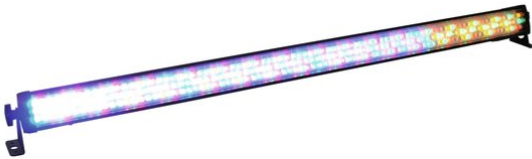

## LED BAR-252 RGBA 10mm 20°

Versatile LED-RGBA color changer

Réf. : 51930418

GTIN: 4026397397031

**L'article n'est plus disponible.**

### Caractéristiques:

---

- Operable in stand-alone mode or via DMX
- DMX512 control possible via any commercial DMX controller (occupies max.19 channels)
- 4, 6 or 19 DMX channels selectable for numerous applications
- Sound-control via built-in microphone
- Comfortable addressing and setting via control panel with LCD display and four operating buttons
- Functions: Static colors, RGBA color blend, internal programs, dimmer and strobe settings via DMX, Master/Slave
- Equipped with 252 x 10 mm LED
- Locking possibility at the mounting bracket
- Ready for connection with power cord and safety plug
- Available in 2 LED beam angles: 20° or 40°
- Advantages of high-power LED technology: extreme light output, long life, low power consumption, defacto maintenance free with brilliant light radiation
- Effet stroboscope
- Commandé via stand-alone; DMX
- Déjà préprogrammé pour %: Light 'J'; LED PC-Control 512