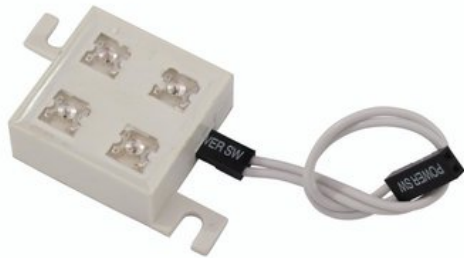

## EUROLITE SMI-4G 15V LED

Small PBC with 4 LED modules and mounting points for indoor use

Réf. : 51929304

GTIN: 4026397239201

**L'article n'est plus disponible.**

### Caractéristiques:

- Each unit comes with connecting cable
- Can be changed or combined with other colors anytime
- Advantages of LED technology: long life of the LEDs, low power consumption, minimal heat emission, defacto maintenance free with brilliant light radiation
- Power unit and mounting materials not included in delivery
- Modules available in 5 colors

### Données techniques:

Dimension:	Largeur : 27,5 cm Profondeur : 11,5 cm Hauteur : 27,5 cm
Voltage:	15 V
Power consumption:	25mA
LED number:	4
Lifetime:	50000 h
Dimensions (L x W x H):	27.5 x 27.5 x 11.5 mm
Weight:	11 g