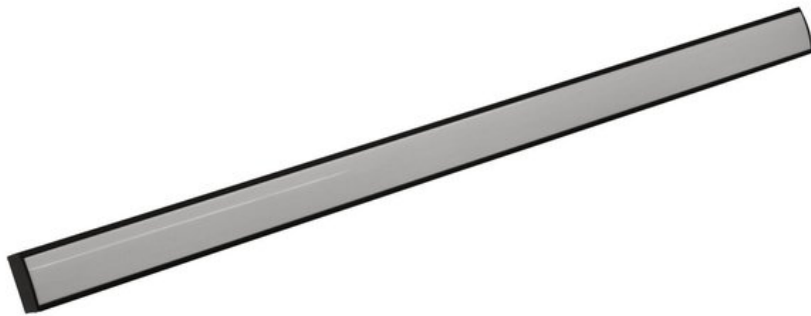

EUROLITE LED Pixel Bar 32 DMX

DMX controlled pixel bar with 3in1 LEDs

Réf. : 51928738

GTIN: 4026397422641

L'article n'est plus disponible.

Caractéristiques:

- DMX-controlled or stand-alone operation with Master/Slave function
- DMX512 control possible via any commercial DMX controller (occupies 96 channels)
- Sound-control via built-in microphone
- Speed of the internal programs adjustable via DIP switches
- Each of the 32 tri-color LEDs can be controlled individually
- Perfect solution as decorative lighting for shops, display windows, hotels, bars, clubs or interior furnishings
- Installation on a wall or on a truss system possible
- Create sensational light effect walls by connecting several LED bars
- After every 8 LED Pixel bars, the fixtures must have a renewed connection with the power mains

Logistique

EAN / GTIN: 4026397422641

Poids: 2,95 kg

Longueur: 1.13 m

Largeur: 0.12 m

Hauteur: 0.17 m

Données techniques:

Alimentation électrique: 230 V AC, 50 Hz

Puissance totale de raccordement: 10,00 W

Dimension: Longueur : 1 m
Profondeur : 11 cm
Hauteur : 6 cm

Poids: 2,40 kg

DMX channels: 96

DMX connection: 3-pin XLR

Sound-control:	via built-in microphone
LED type:	Tricolor, SMD
LED number:	32
Dimensions (L x W x H):	1000 x 110 x 60 mm
Spécifications juridiques	
Produit spécial:	Non destiné à l'éclairage de la pièce dans les ménages
Utilisation:	Éclairage pour effets de spectacle