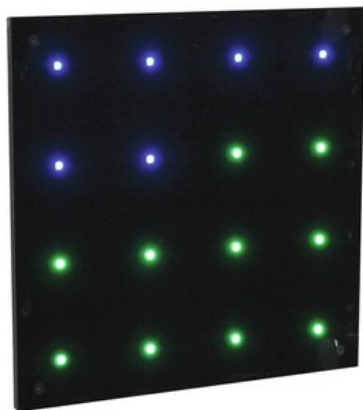

EUROLITE LED Pixel Spot 16 DMX

Pixel spot 3-en-1 avec 16 pixels

Réf. : 51928728

GTIN: 4026397500417

L'article n'est plus disponible.

Caractéristiques:

- Looks like a panel, is mounted like a spot
- Operable in stand-alone mode with Master/Slave function or via DMX interface
- DMX-512 control possible via any commercial DMX-controller (occupies 48 channels)
- Sound-control via built-in microphone
- Speed of the 22 internal programs and color change in Auto mode adjustable via dip switches
- Each of the 16 Tricolor LEDs can be controlled individually
- Mounting bracket for installation on a truss system
- Locking possibility at the mounting bracket
- Feed-through output allows to power another device
- After every 8 LED Pixel Spots the fixtures must have a renewed connection with the power mains
- Switch-mode power supply, automatic power supply adaption between 90 and 240 Volts without power selector
- Connection via enclosed IEC power cord with safety-plug
- Effet stroboscope
- L'appareil est refroidi par refroidissement par convection passive
- Commandé via stand-alone; DMX
- Avec un Angle de départ de 120°

Puissance totale de raccordement: 5,00 W

Type de protection: IP20

| | |
|----------------------------|--|
| Type de lampe: | Lampe LED |
| Refroidissement: | Refroidissement par convection passive |
| Commande: | Stand-alone; DMX |
| Angle de départ: | 120° |
| Angle de départ (1/2 pic): | 120° |
| Couleur du boîtier: | Noir |
| Dimension: | Largeur : 25 cm Profondeur : 25 cm Hauteur : 16,2 cm |
| Poids: | 1,5 kg |
| DMX channels: | 48 |
| DMX connection: | 3-pin XLR |
| Sound-control: | via built-in microphone |
| LED Type: | Tricolor, SMD 5050 |
| LED number: | 16 |
| Beam angle: | 120° |
| Pixel pitch: | 62.5 mm |
| Dimensions (L x W x H): | 250 x 250 x 162 mm |
| Spécifications juridiques | |
| Produit spécial: | Non destiné à l'éclairage de la pièce dans les ménages |
| Utilisation: | Éclairage pour effets de spectacle |