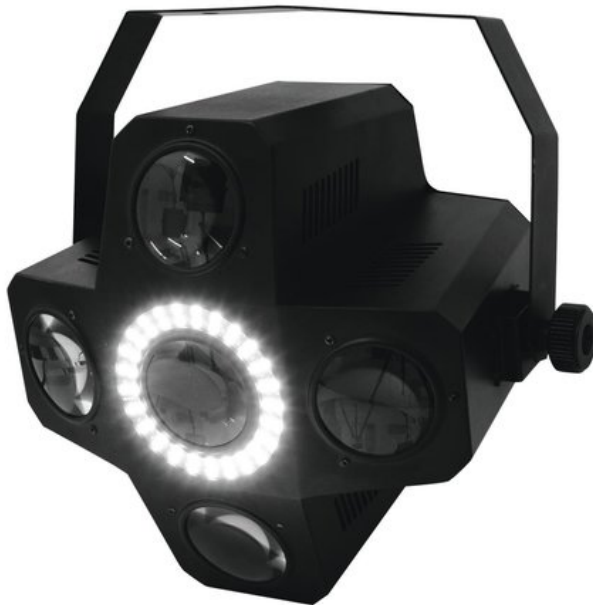

## EUROLITE LED PUS-5 Hybrid flower effect

LED flower effect with strobe

Réf. : 51918663

GTIN: 4026397459524

**L'article n'est plus disponible.**

### Caractéristiques:

- Hybrid effect - LED flower and strobe in one device
- Absolute eyecatcher: groups of 5 mm RGBAW LEDs are arranged behind the 5 lenses; a double row of white SMD LEDs is arranged around the center lens
- Operable in stand-alone mode or with DMX512 interface
- DMX512 control possible via any commercial DMX controller (occupies max. 4 channels)
- 2 or 4 DMX channels selectable for numerous applications
- Sound-control via built-in microphone
- Microphone sensitivity adjustable via rotary control
- Comfortable addressing and setting via control panel with LED display and four operating buttons
- Functions: Auto mode, sound control, internal programs, strobe settings via DMX, Master/Slave
- Equipped with 320 x 5mm RGBAW LEDs as well as 50 x SMD LEDs in white
- Convenient control also via Wi-Fi networks with your tablet or smartphone and the Eurolite Hybrid App plus the USB-DMX interface (item 51860120) and the light control software FreeStyler (freeware)
- Eurolite Hybrid App is available for free in the App Store
- Locking possibility at the mounting bracket
- Feed-through output allows to power up to 8 devices
- IEC power cord with safety-plug included in delivery
- Switch-mode power supply allows for automatic power supply adaption between 100 and 240 volts
- Commandé via stand-alone; DMX
- Déjà préprogrammé pour %: Light`J