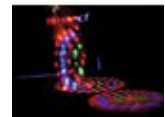

EUROLITE LED FX-300 Flower effect

RGB LED flower effect

Réf. : 51918655

GTIN: 4026397400762

L'article n'est plus disponible.

Description:

The lighthouse of the flower effects!

A perfect symbiosis of the latest LED- and pretty old lense-technology turns this flower into an unique one. Because with its Fresnel lens, originally used in lighthouses, inimitable effects can be produced. The construction operates like a big lens with a short focal distance, but, at the same time, weighs less and is considerably smaller. The flower is equipped with 469 LEDs (5mm). On the floor, the beams form singular or up to seven circles in most varied colors. The seven LED-groups are switched without any noise and can create the effects at different speeds. A DIP switch easily enables to adjust the velocity. Moreover, there is the option to have the flower either singularly sound controlled, synchronic to more devices or targeted to be controlled via DMX. So the LED FX-300 RGB DMX is not only suited for the hectic stage or club atmosphere. It can as well be installed in relaxed environments of hotels or department stores.

Logistique

EAN / GTIN: 4026397400762

Poids: 6,20 kg

Longueur: 0.40 m

Largeur: 0.40 m

Hauteur: 0.41 m

Caractéristiques:

- Light output via fresnel lens
- Equipped with 469 LEDs (5 mm), red 280, green 63, blue 126
- 7 LED-groups are switched without any noise and create the effects
- Functions: Static colors, automatic color change with adjustable speed, RGB color blend, 1 internal program
- Mode selection via DIP switches
- DMX controlled operation or stand-alone operation
- Sound control via built-in microphone
- Microphone sensitivity adjustable via rotary control
- Master/Slave function for internal program
- DMX512 control via every standard DMX controller
- Ready for connection with power cord and safety plug
- Rugged housing with mounting bracket