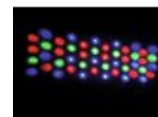

EUROLITE LED MAT-192 Matrix projector

This LED projector shines through RGB motifs and texts

Réf. : 51918555

GTIN: 4026397314694

L'article n'est plus disponible.

Description:

Comes to the point!

Many single stones do create huge buildings and many single spots can create a big entity. In the case of our MAT-192 many light spots do build impressive scenes or texts. More precisely this is happening via LED-matrixes. And because our MAT has a command over 192 diodes - 72 red, 48 green and 72 blue ones - the said scenes are consequently variant and multifarious. In doing so, 16 programs that are driven by music beat are available. In addition to the 10 already existent sets, another 5 sets can be entered individually via IR remote control, so you interact if necessary at any time. A real benefit for stages, clubs, theaters or even shopping malls and hotels.

Caractéristiques:

- LED effect projector remotely controllable with optional IR remote control
- RGB matrixes display patterns and texts
- Suitable for all kinds of messages in bars, discos, shops and restaurants
- Equipped with 192 5 mm LED (72 red, 48 green, 72 blue)
- DMX-controlled operation or stand-alone operation with Master/Slave function
- Control via IR remote or any standard DMX512 controller
- 16 internal automatic programs with variable speed
- 10 preset phrases (e.g. Happy Birthday, Party, Last Call)
- 5 custom text storage spaces (with IR remote only)
- 30 characters max. per storage space
- 4-digit LED display with control board
- Strobe effect
- Sound-controlled operation via built-in microphone
- Ready for connection with power cord and safety-plug