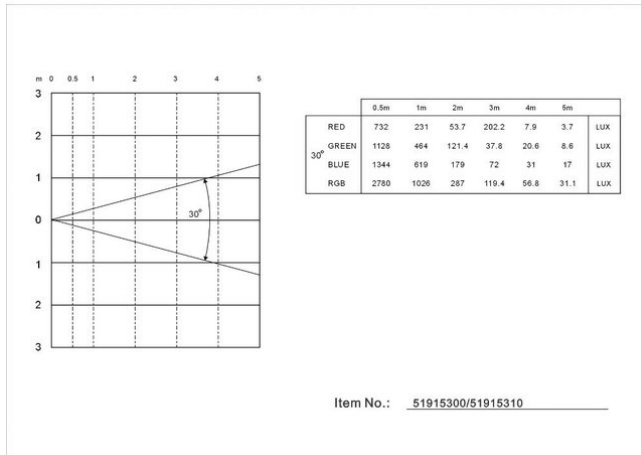

eurolite®

LED SLS-183 RGB 10mm Slim

Slimline LED spot with 183 x 10 mm LED

Réf. : 51915300

GTIN: 4026397376968

L'article n'est plus disponible.

eurolite®

LED SLS-183 RGB 10mm Slim

Slimline LED spot with 183 x 10 mm LED

Réf. : 51915300

GTIN: 4026397376968

Caractéristiques:

- Flat housing form requires minimal space when rigging
- DMX512 control via regular DMX controller (occupies 5 channels)
- Sound-control via built-in microphone
- Color change speed and strobe effect adjustable via DIP switches
- Locking possibility at the mounting bracket
- For illuminating e.g. mirror balls, entrance or counter areas or as basic illumination
- Perfect in public places, main halls, stages, lounges
- Multi-color color changes
- Master/Slave function