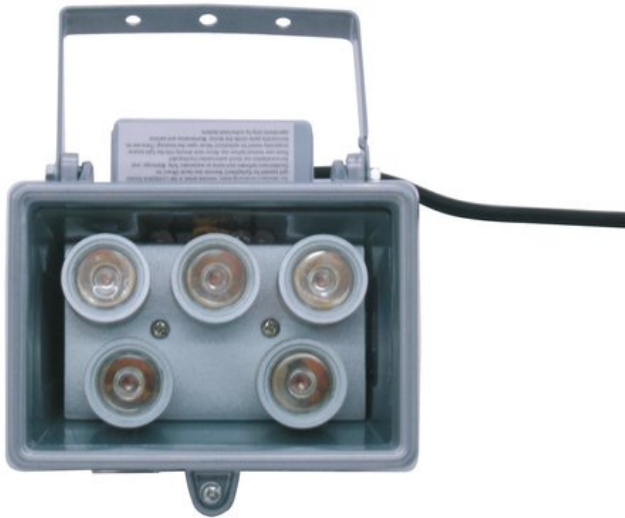

## EUROLITE LED IP FL-5 7500K 40°

Brilliant floodlight with LED technology

Réf. : 51914205

GTIN: 4026397244472

### Description:

It's got the power!

It is quite remarkable how much luminosity small LEDs can produce, notably high power LEDs. Even with only one Watt, they know how to stage the illuminated objects perfectly. Our FL-5 - fitted with five high power LEDs - also knows how to please. Besides indoor applications the spot can be used outdoors as façade lighting, drive lighting or garden lighting. Based on their extremely long life, the LEDs are almost maintenance free and thus the spot is also suited for places that are not easy to reach. Our FL-5 is available in six different colors and with two different beam reflection angles.

### Caractéristiques:

- Add highlights to your house and garden
- High Power LEDs
- Ideal LED luminary for indoor or outdoor use
- For permanent installation, mounting bracket included
- Extremely compact housing in an appealing design
- Ready for connection with power cord and safety-plug
- Available in 2 sizes, 4 colors, 2 color temperatures (white), and RGB
- Available in 10° or in 40° versions of the beam reflection angle
- Advantages of high-power LED technology: extreme light output, long life, low power consumption, defacto maintenance free

Dimensions: 110 x 130 x 190 mm

---

LED number: 5

---

Light output intensity: 400 Lm

---