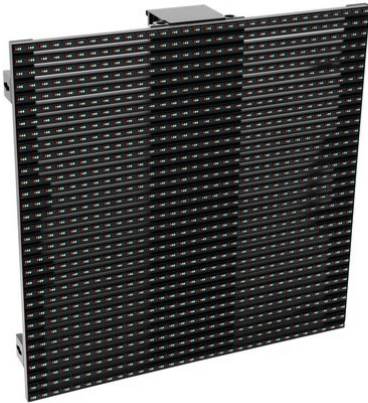

SVS-18.75 LED display 60x60

LED video display for outdoor use

Réf. : 51843230

GTIN: 4026397465372

L'article n'est plus disponible.

SVS-18.75 LED display 60x60

LED video display for outdoor use

Réf. : 51843230

GTIN: 4026397465372

Caractéristiques:

- Modular LED video display for outdoor use, IP63
- Extra bright and colorful projection of videos, animations and graphics
- Ideal for rental companies, stage/fair construction and fixed installation
- Super-light and durable aluminum construction
- Seamless, modular display concept allows the build-up of large areas
- 18.75 mm pixel pitch
- 1024 pixels (32 x 32)
- Supports full HD 1080p
- Signal processing via onboard receiver card
- Control via optional video processor or PC software
- Ethernet-based signal distribution
- Truss support bar, signal and power cables optional